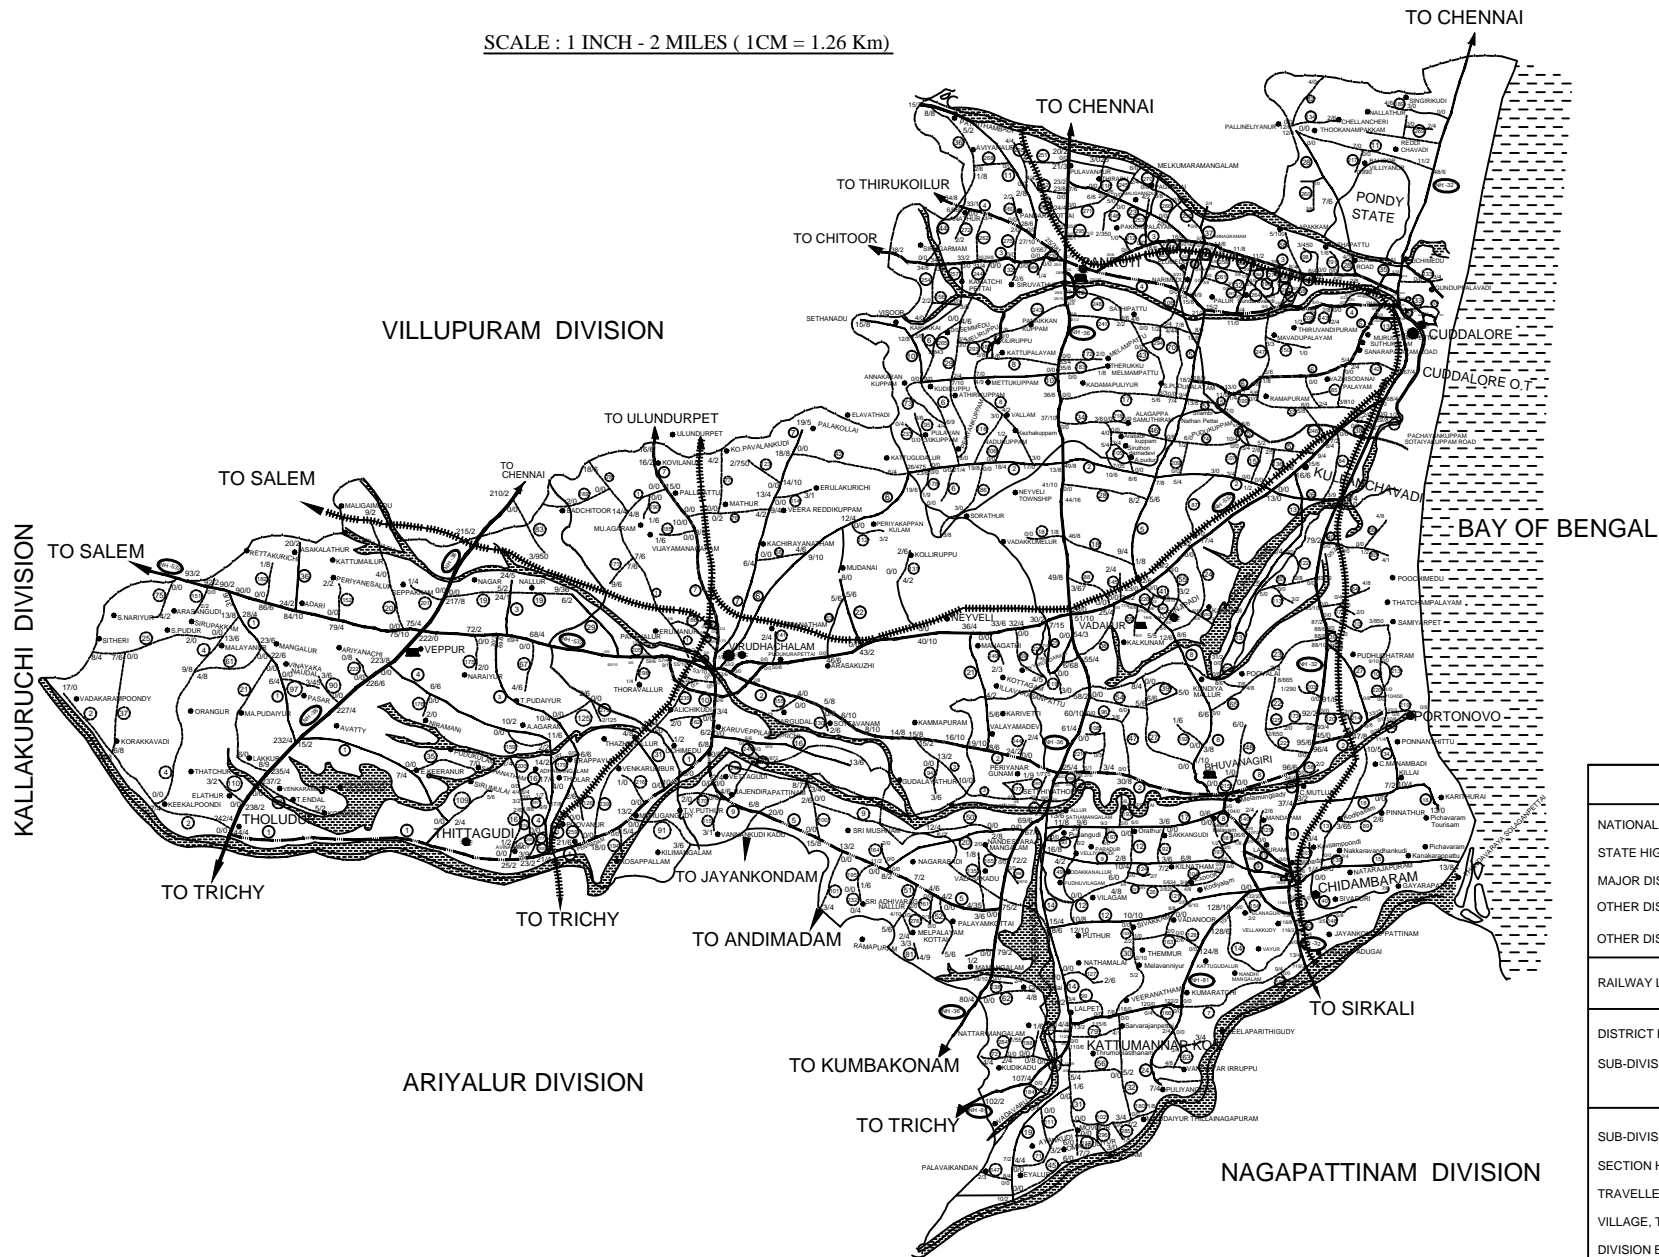

JURISDICTION MAP OF CUDDALORE HIGHWAYS DIVISION.(31.03.2016)

SCALE : 1 INCH - 2 MILES (1CM = 1.26 Km)

REFERENCE	
NATIONAL HIGHWAYS	
STATE HIGHWAYS	
MAJOR DISTRICT ROADS	
OTHER DISTRICT ROADS	
OTHER DISTRICT ROADS - SCR	
RAILWAY LINE	
DISTRICT BOUNDARY	
SUB-DIVISION BOUNDARY	
SUB-DIVISION HEAD QUARTERS	
SECTION HEAD QUARTERS	
TRAVELLERS BUNGALOW	
VILLAGE, TALUK, TOWN, CITY	
DIVISION BOUNDARY	