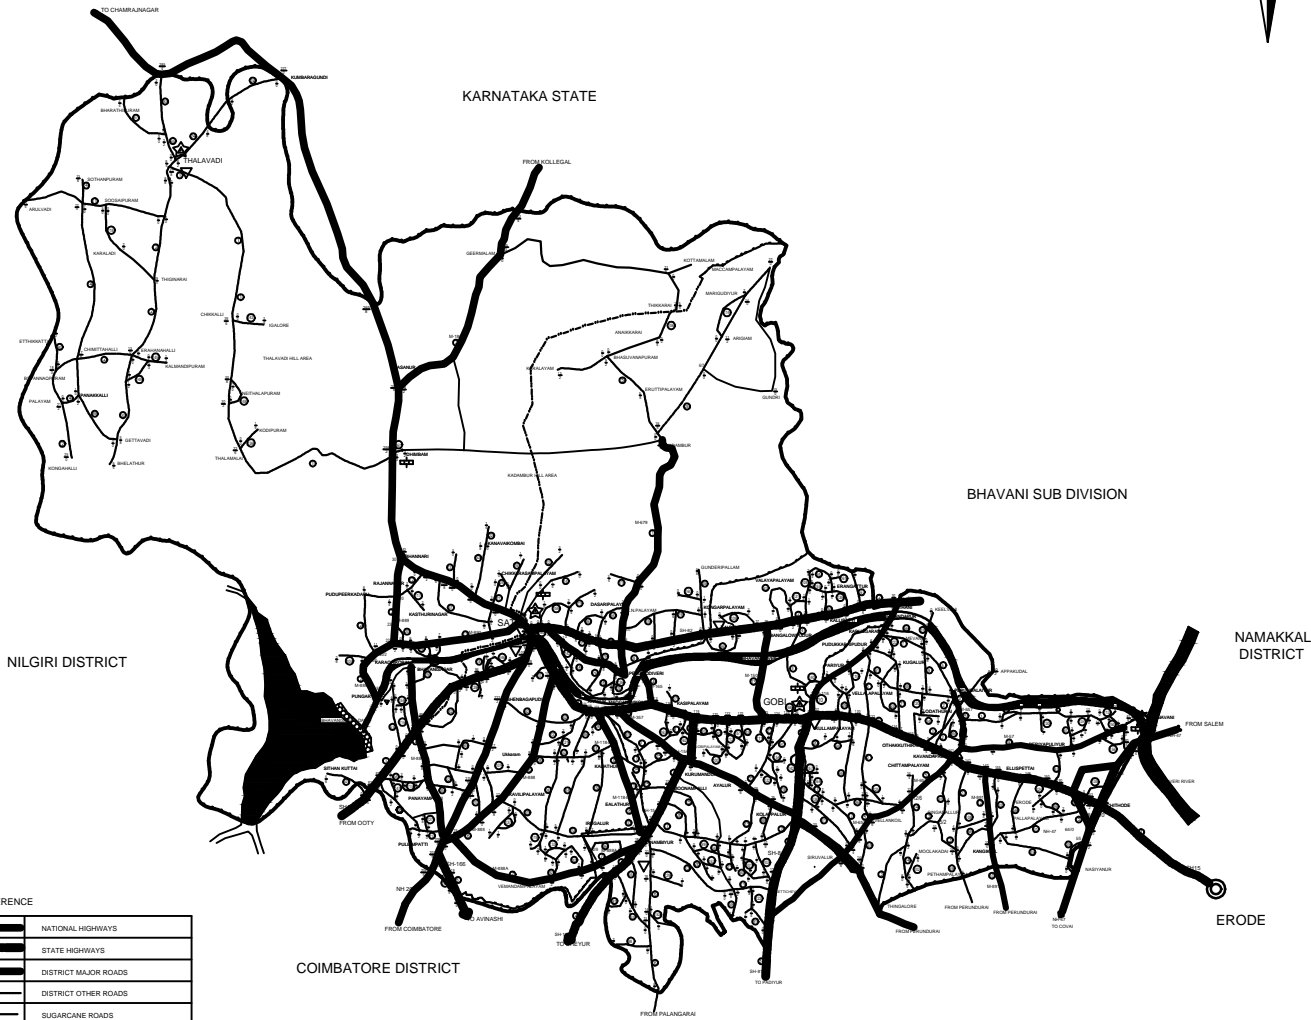

HIGHWAYS DEPARTMENT
GOBICHETTIPALAYAM DIVISION - JURISDICTION MAP
NH, SH, MDR & ODR

NORTH

REFERENCE

	NATIONAL HIGHWAYS
	STATE HIGHWAYS
	DISTRICT MAJOR ROADS
	DISTRICT OTHER ROADS
	SUGARCANE ROADS
	UNION ROADS
	MUNICIPALITY ROADS
	FOREST ROADS
	KARNATAKA STATE ROADS
	RAILWAY LINE
	DISTRICT HEAD QUARTERS
	TALKUK HEAD QUARTERS
	SUB-DIVISION HEAD QUARTERS
	SECTION HEAD QUARTERS
	TOWNSHIP HEAD QUARTERS
	TRAVELLERS BUNGALOW
	STATE LIMIT
	SUB-DIVISION LIMIT
	RIVER
	TS