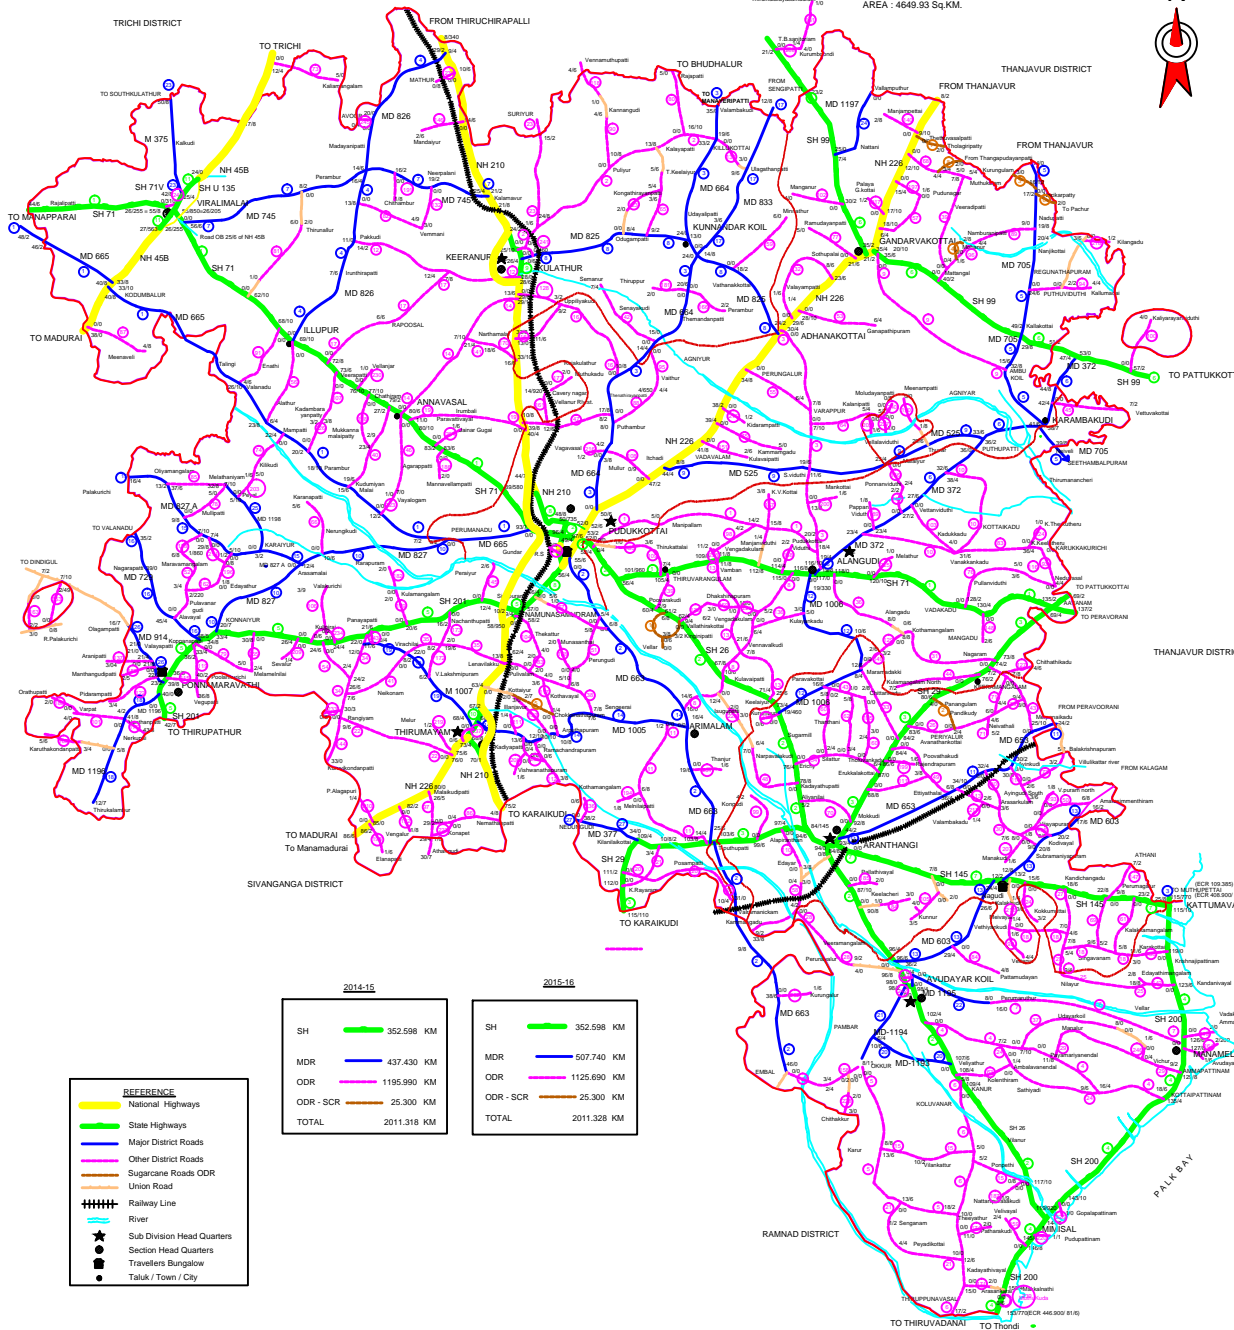

PUDUKKOTTAI (H) DIVISION

PUDUKKOTTAI DISTRICT JURISDICTION MAP As on 31.03.2016

SCALE: 1 : 100000
AREA : 4649.93 Sq.KM.

- REFERENCE**
- National Highways
 - State Highways
 - Major District Roads
 - Other District Roads
 - Sugarcane Roads ODR
 - Union Road
 - Railway Line
 - River
 - Sub Division Head Quarters
 - Section Head Quarters
 - Travellers Bungalow
 - Taluk / Town / City