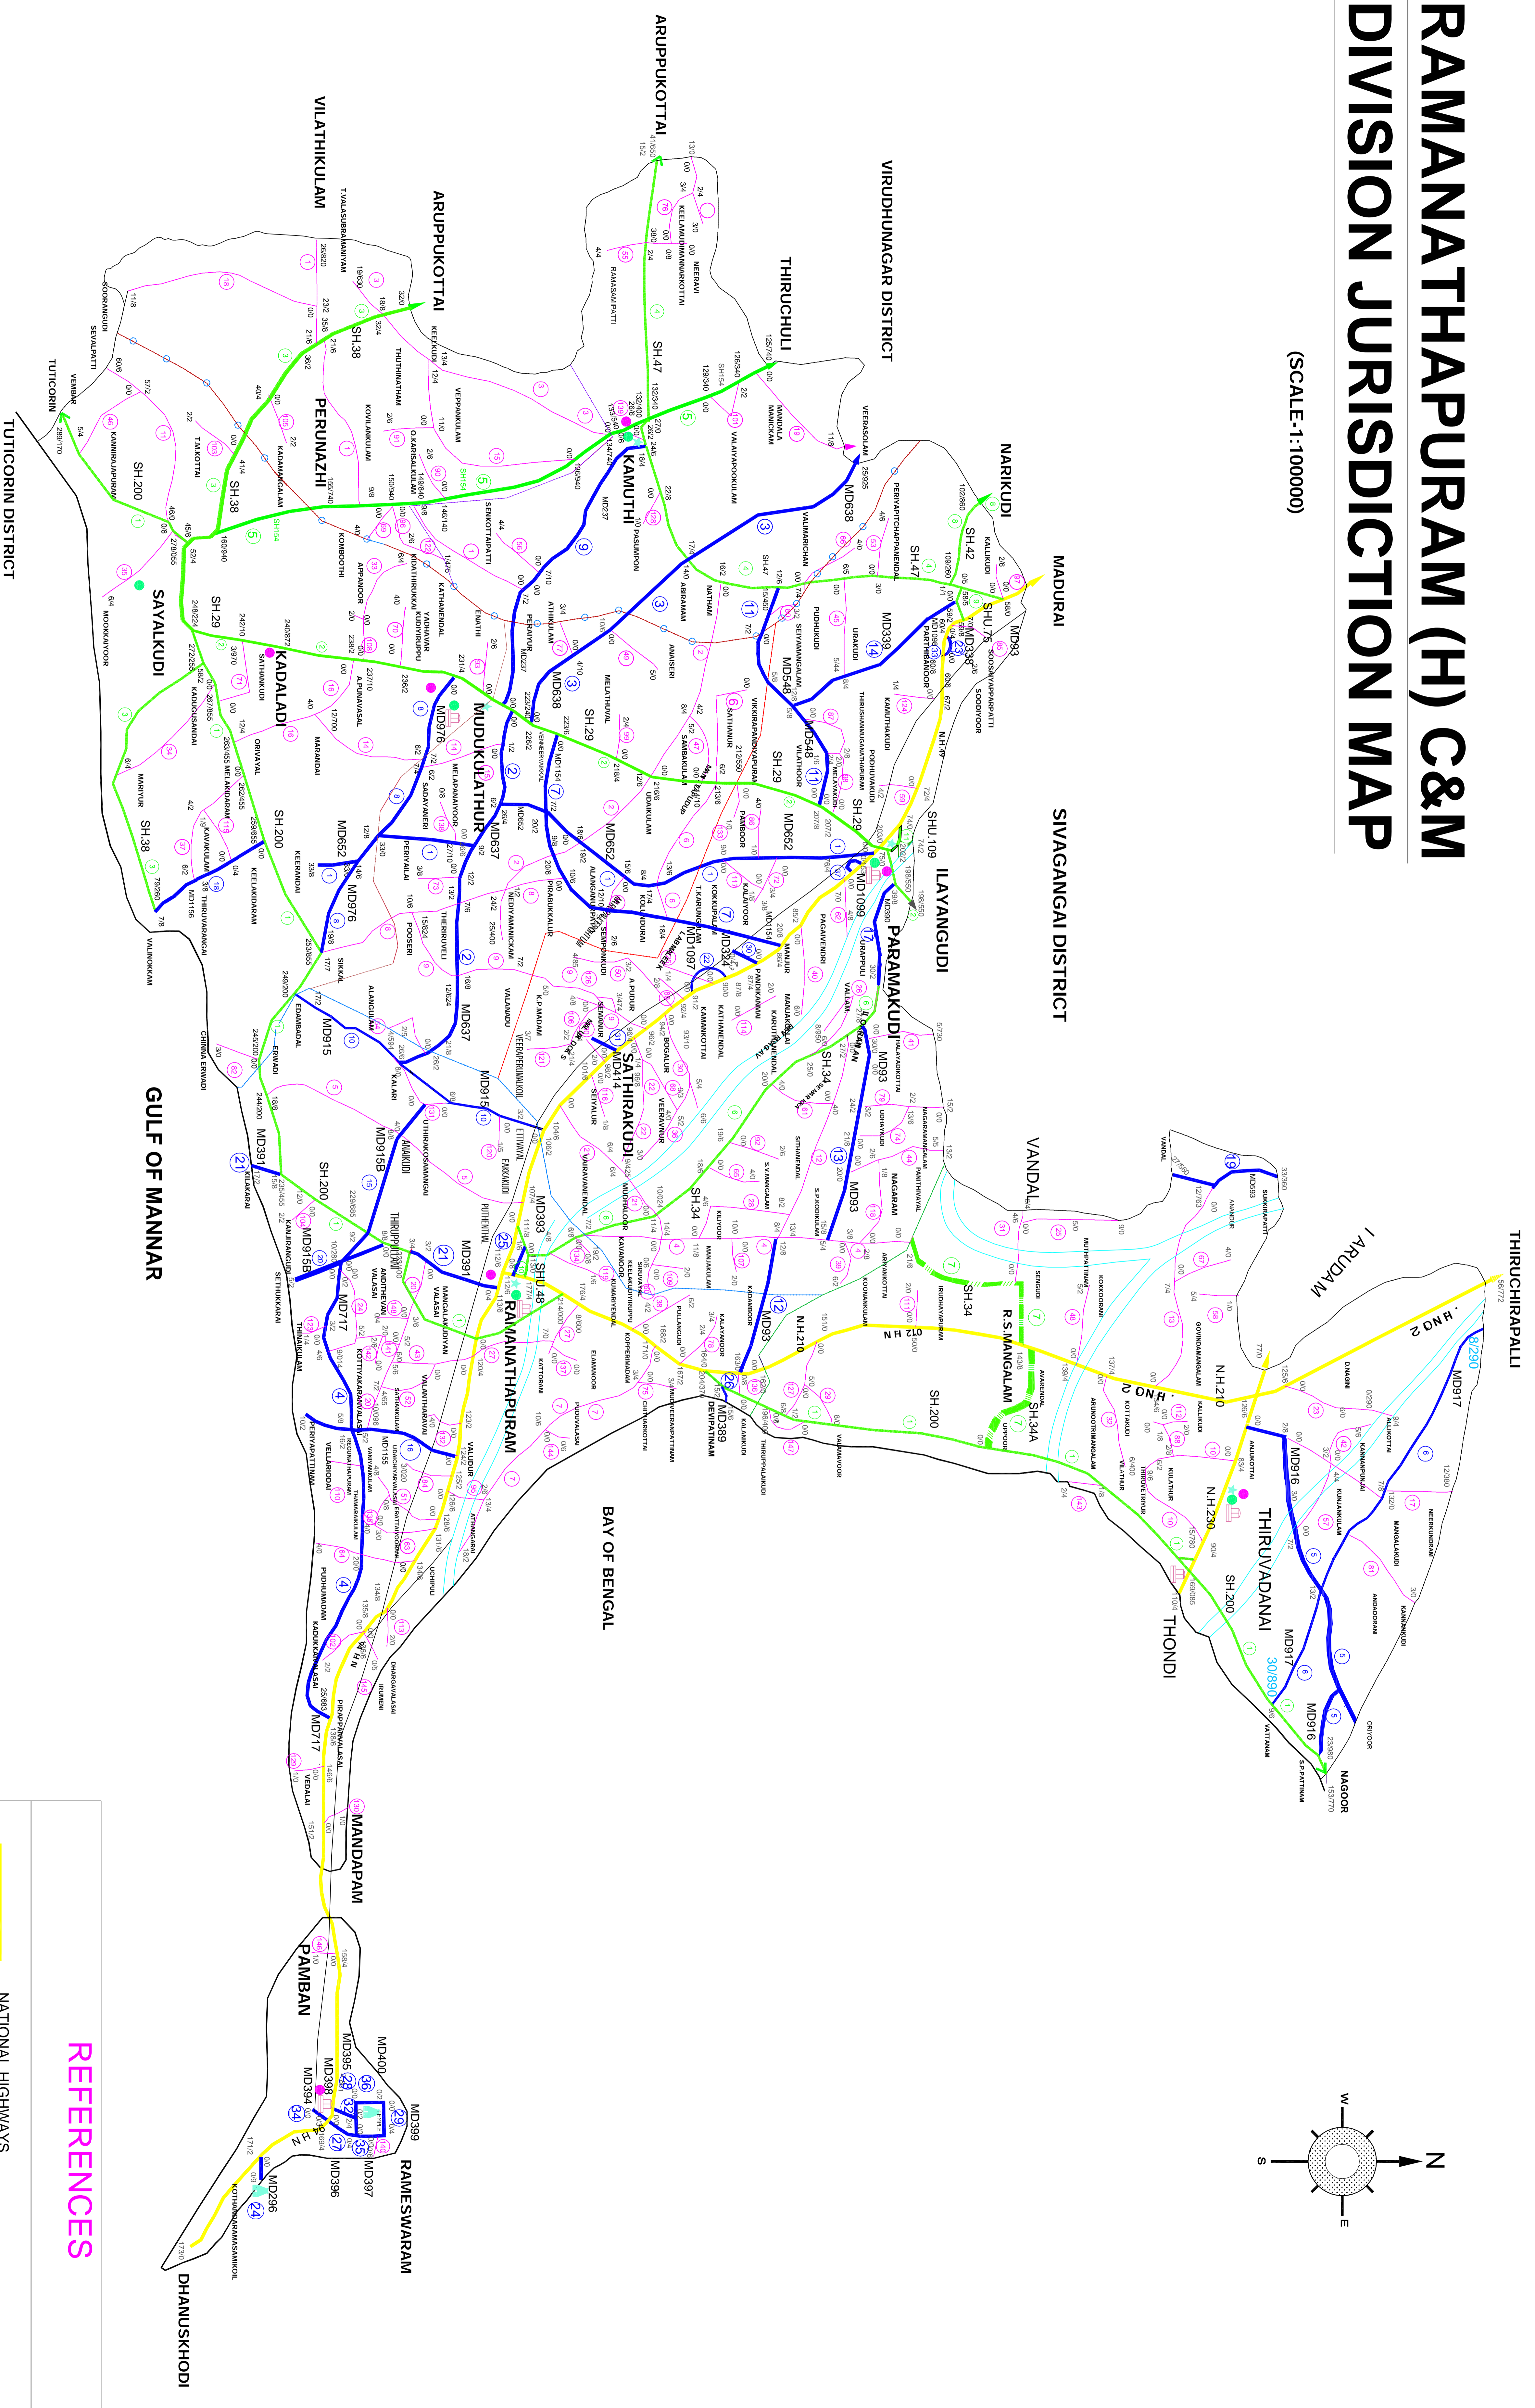

RAMANATHAPURAM (H) C&M DIVISION JURISDICTION MAP

(SCALE-1:100000)

REFERENCES

- NATIONAL HIGHWAYS
- STATE HIGHWAYS
- MAJOR DISTRICT ROAD
- OTHER DISTRICT ROAD
- RAILWAY TRACK
- DISTRICT BOUNDARY
- SECTION HEAD QUARTER
- 🏠 TRAVELLERS BUNGALOW
- TALUK HEAD QUARTER