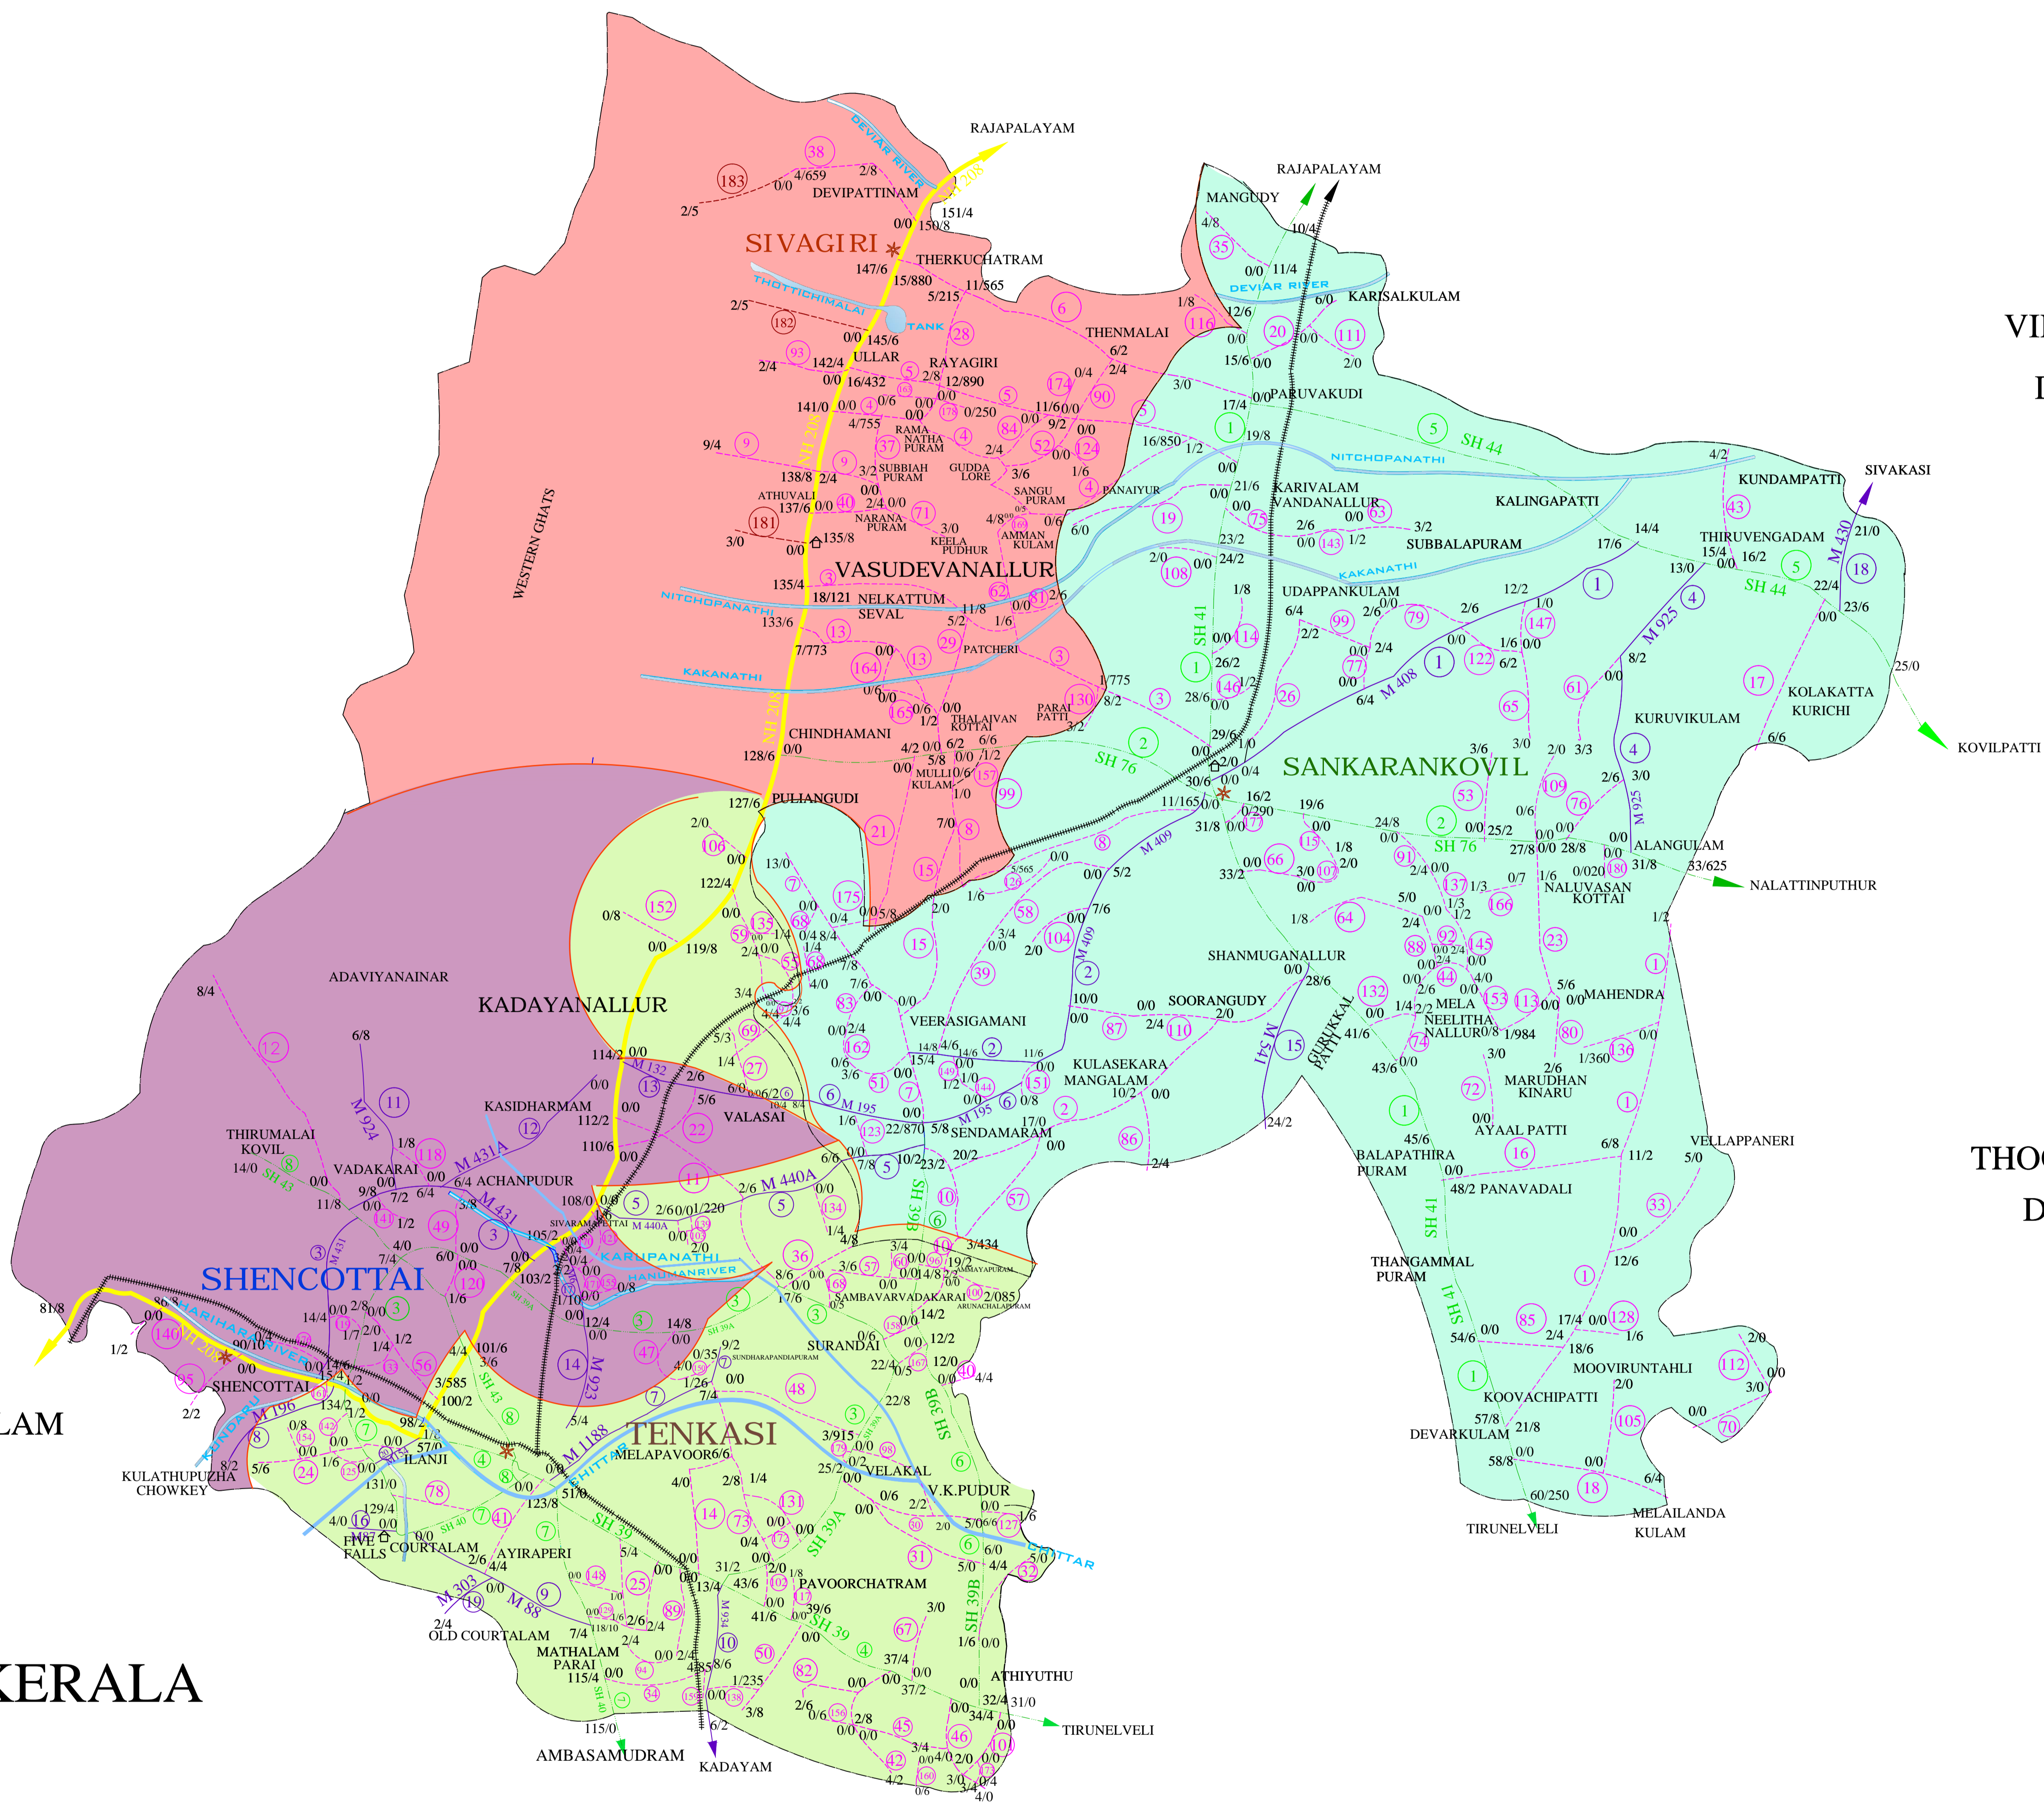

TENKASI (H) C&M DIVISION JURISDICTION MAP

VIRUDHUNAGAR
DISTRICT

THOOTHUKUDI
DISTRICT

REFERENCES	
	NATIONAL HIGHWAYS
	STATE HIGHWAYS
	MAJOR DISTRICT ROADS
	OTHER DISTRICT ROADS
	SUGARCANE ROADS
	RAILWAY TRACK
	DISTRICT BOUNDRY
	SUB DIVISION HEAD QUARTERS
	SECTION HEAD QUARTERS
	TRAVELLERS BUNGALOW
	RIVER

KOLLAM

KERALA