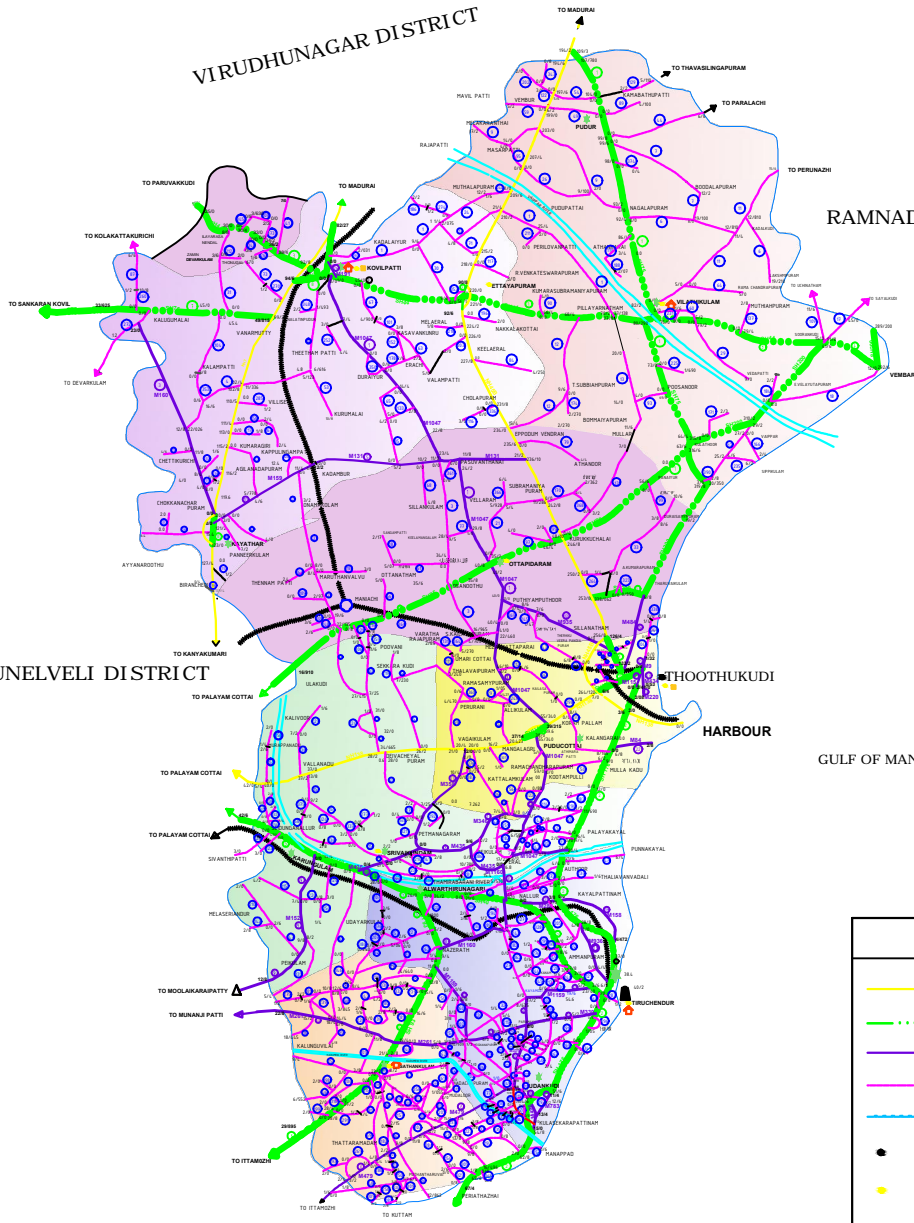

# THOOTHUKUDI (H) C&M DIVISION JURISDICTION MAP

SCALE 1 INCH= 2 MILES

VIRUDHUNAGAR DISTRICT

RAMNAD DISTRICT

TIRUNELVELI DISTRICT

HARBOUR

GULF OF MANNAR

## REFERENCES

- NATIONAL HIGHWAYS
- - - STATE HIGHWAYS
- MAJOR DISTRICT ROAD
- OTHER DISTRICT ROAD
- - - DIVISION BOUNDRY
- DISTRICT HEADQUARTER
- TAULK HEADQUARTER
- ★ PANCHAYATUNION
- ◆ TRAVELLER BUNGLOW
- MUNICIPALITY