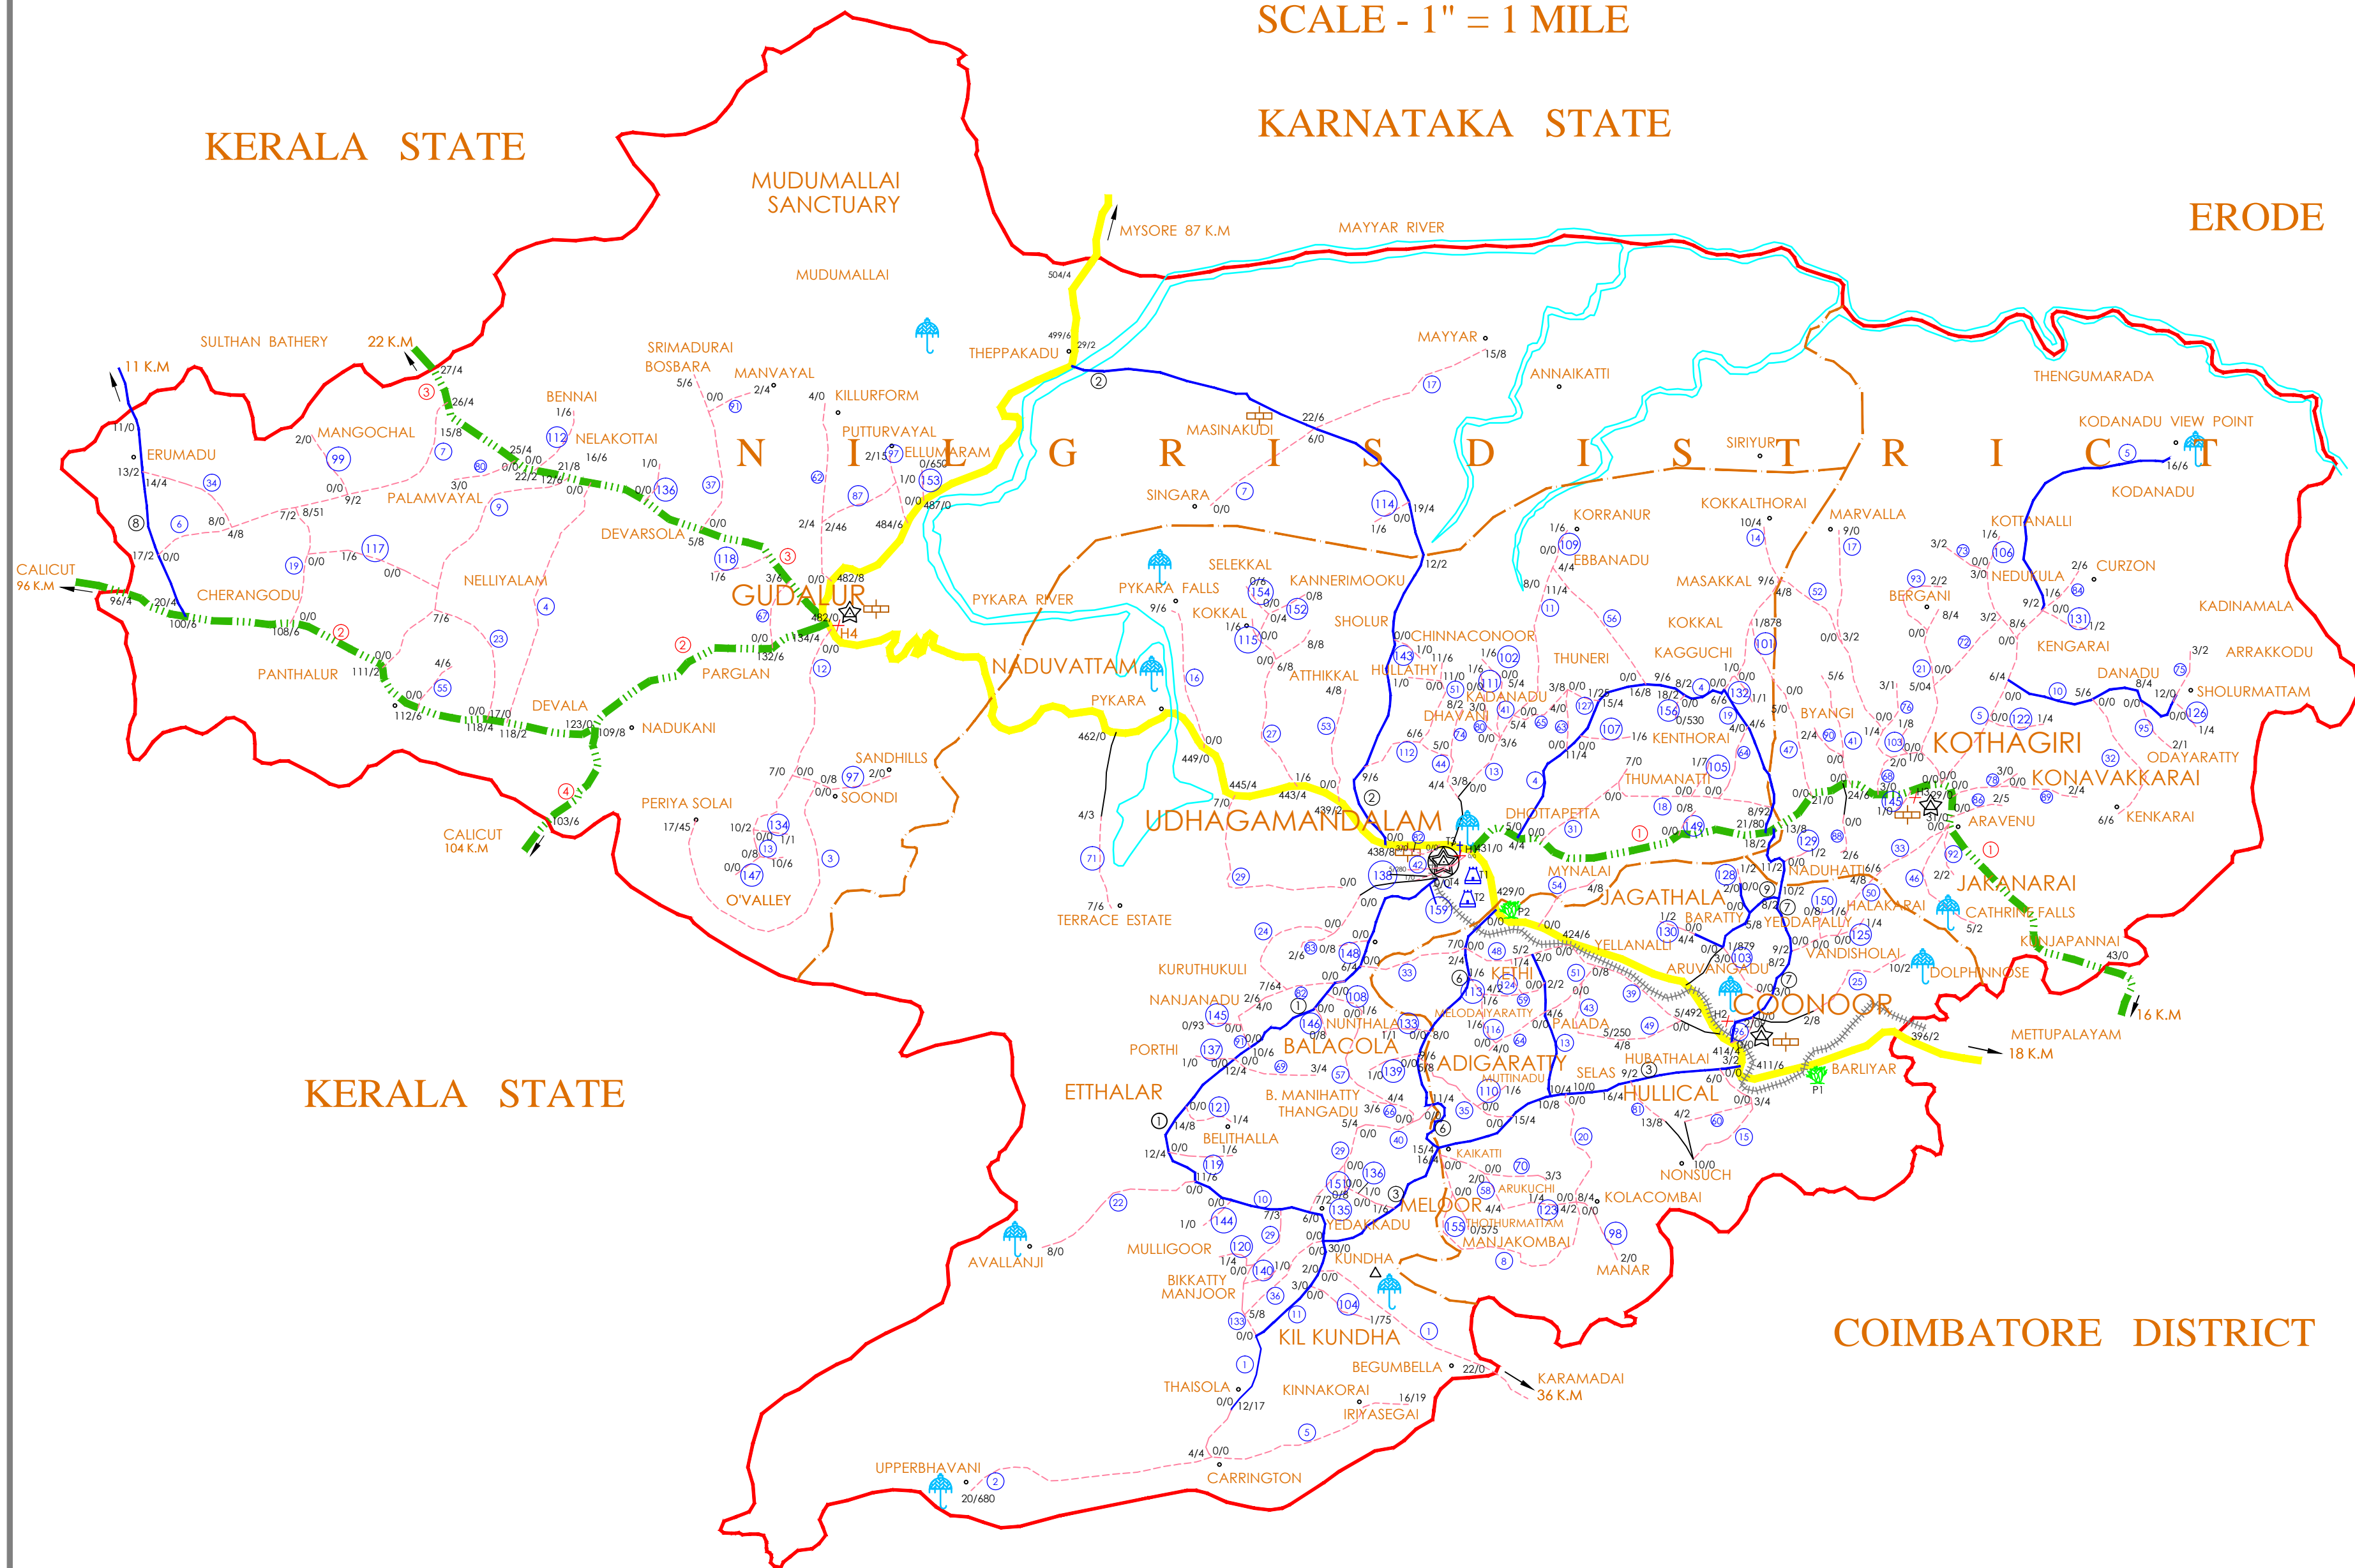

HIGHWAYS DEPARTMENT UDHAGAMANDALAM DIVISION JURISDICTION MAP

NORTH

MAP SHOWING NH, SH, MDR AND ODRs

SCALE - 1" = 1 MILE

KARNATAKA STATE

KERALA STATE

ERODE DISTRICT

REFERENCE

| | |
|--|--------------------------|
| | NATIONAL HIGHWAYS |
| | STATE HIGHWAYS |
| | MAJOR DISTRICT ROADS |
| | OTHER DISTRICT ROADS |
| | RAILWAY TRACK |
| | DISTRICT BOUNDARY |
| | SUBDIVISION BOUNDARY |
| | DIVISION HEADQUARTERS |
| | SUBDIVISION HEADQUARTERS |
| | SECTION HEADQUARTERS |
| | RIVER |
| | PICNIC SPOT |
| | TRAVELLERS BUNGALOW |